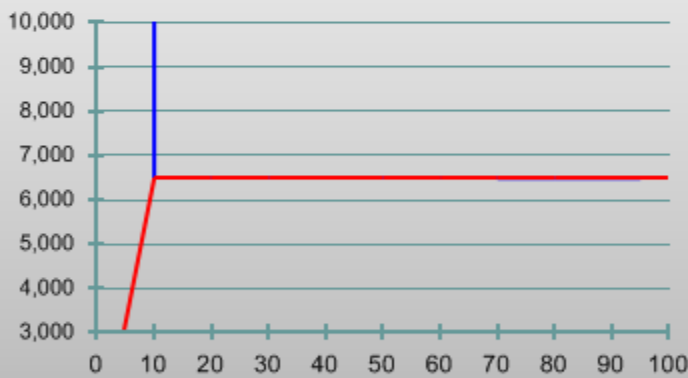

Report Type: Post-Calibration Grayscale
 Display: Pioneer PDP-5020FD
 A/V Mode: Movie
 White Point Target: D65, HD Rec709
 Gamma Target: 2.13
 Calibration Date: 3/1/2009

Point Gamma Breakout

Grayscale Scatter

Luminance

RGB Level Tracking

RGB Color Balance

Correlated Color Temperature

Delta E 1976

Contrast Ratio

On/Off
 ANSI

Gamma Details

Current
 Avg Gamma

| fL | 0 | 10 | 20 | 30 | 40 | 50 | 60 | 70 | 80 | 90 | 100 |
|-------|-------------|-------------|-------------|-------------|-------------|-------------|-------------|-------------|-------------|-------------|-------------|
| x | 0.3188 | 0.3129 | 0.3126 | 0.3126 | 0.3127 | 0.3125 | 0.3127 | 0.3127 | 0.3127 | 0.3128 | 0.3125 |
| y | 0.1867 | 0.3270 | 0.3283 | 0.3288 | 0.3287 | 0.3293 | 0.3292 | 0.3293 | 0.3293 | 0.3296 | 0.3290 |
| Y | 0.0000 | 0.2907 | 1.2975 | 3.1121 | 5.7019 | 9.2458 | 13.5186 | 18.8655 | 25.1243 | 32.2726 | 40.4519 |
| CCT | 2,060.40... | 6,507.08... | 6,510.78... | 6,506.72... | 6,503.99... | 6,510.74... | 6,500.53... | 6,500.30... | 6,497.15... | 6,492.83... | 6,509.31... |
| Gamma | 2.1300 | 2.1434 | 2.1371 | 2.1302 | 2.1382 | 2.1293 | 2.1456 | 2.1385 | 2.1343 | 2.1439 | 2.1300 |

CIE Gamut

Delta E 1994

Luminance

| fL | White | Red | Green | Blue | Cyan | Magenta | Yellow | 100%W |
|----|---------|--------|---------|--------|---------|---------|---------|---------|
| x | 0.3123 | 0.6658 | 0.2774 | 0.1468 | 0.2065 | 0.3266 | 0.4339 | 0.3123 |
| y | 0.3289 | 0.3260 | 0.6468 | 0.0642 | 0.3325 | 0.1550 | 0.5172 | 0.3293 |
| Y | 21.9602 | 4.7528 | 15.3391 | 1.6912 | 16.9888 | 6.2753 | 20.1378 | 39.8387 |
| Tx | 0.3127 | 0.6399 | 0.3000 | 0.1500 | 0.2246 | 0.3209 | 0.4193 | 0.3127 |
| Ty | 0.3290 | 0.3300 | 0.6000 | 0.0599 | 0.3287 | 0.1541 | 0.5052 | 0.3290 |
| TY | 21.5866 | 4.5903 | 15.4381 | 1.5581 | 16.9962 | 6.1485 | 20.0285 | 39.8387 |