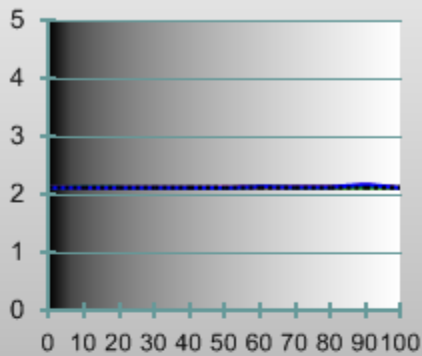

Report Type: Post-Calibration Grayscale
 Display: Pioneer PDP-5020FD
 A/V Mode: Movie
 White Point Target: D65, HD Rec709
 Gamma Target: 2.13
 Calibration Date: 3/1/2009

Point Gamma Breakout

Grayscale Scatter

Luminance

RGB Level Tracking

RGB Color Balance

Correlated Color Temperature

Delta E 1976

Contrast Ratio

On/Off
 ANSI

Gamma Details

Current
 Avg Gamma

| fL | 0 | 10 | 20 | 30 | 40 | 50 | 60 | 70 | 80 | 90 | 100 |
|-------|-------------|-------------|-------------|-------------|-------------|-------------|-------------|-------------|-------------|-------------|-------------|
| x | 0.3188 | 0.3129 | 0.3126 | 0.3126 | 0.3127 | 0.3125 | 0.3127 | 0.3127 | 0.3127 | 0.3128 | 0.3125 |
| y | 0.1867 | 0.3270 | 0.3283 | 0.3288 | 0.3287 | 0.3293 | 0.3292 | 0.3293 | 0.3293 | 0.3296 | 0.3290 |
| Y | 0.0000 | 0.2907 | 1.2975 | 3.1121 | 5.7019 | 9.2458 | 13.5186 | 18.8655 | 25.1243 | 32.2726 | 40.4519 |
| CCT | 2,060.40... | 6,507.08... | 6,510.78... | 6,506.72... | 6,503.99... | 6,510.74... | 6,500.53... | 6,500.30... | 6,497.15... | 6,492.83... | 6,509.31... |
| Gamma | 2.1300 | 2.1434 | 2.1371 | 2.1302 | 2.1382 | 2.1293 | 2.1456 | 2.1385 | 2.1343 | 2.1439 | 2.1300 |

CIE Gamut

Delta E 1994

Luminance

| fL | White | Red | Green | Blue | Cyan | Magenta | Yellow | 100%W |
|----|---------|--------|---------|--------|---------|---------|---------|---------|
| x | 0.3123 | 0.6658 | 0.2774 | 0.1468 | 0.2065 | 0.3266 | 0.4339 | 0.3123 |
| y | 0.3289 | 0.3260 | 0.6468 | 0.0642 | 0.3325 | 0.1550 | 0.5172 | 0.3293 |
| Y | 21.9602 | 4.7528 | 15.3391 | 1.6912 | 16.9888 | 6.2753 | 20.1378 | 39.8387 |
| Tx | 0.3127 | 0.6399 | 0.3000 | 0.1500 | 0.2246 | 0.3209 | 0.4193 | 0.3127 |
| Ty | 0.3290 | 0.3300 | 0.6000 | 0.0599 | 0.3287 | 0.1541 | 0.5052 | 0.3290 |
| TY | 21.5866 | 4.5903 | 15.4381 | 1.5581 | 16.9962 | 6.1485 | 20.0285 | 39.8387 |