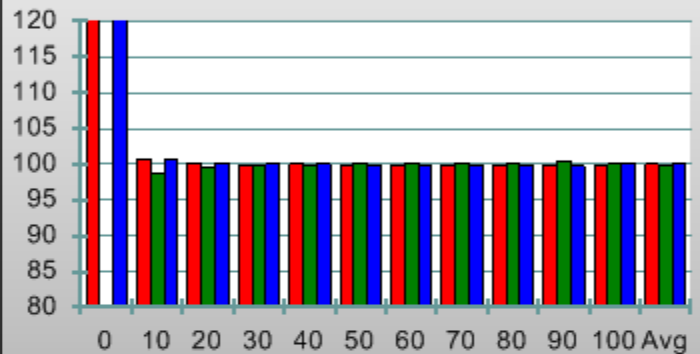

Report Type: Post-Calibration Grayscale
 Display: Pioneer PDP-5020FD
 A/V Mode: Movie
 White Point Target: D65, HD Rec709
 Gamma Target: 2.13
 Calibration Date: 3/1/2009

Point Gamma Breakout

Grayscale Scatter

Luminance

RGB Level Tracking

RGB Color Balance

Correlated Color Temperature

Delta E 1976

Contrast Ratio

On/Off
 ANSI

Gamma Details

Current
 Avg Gamma

| fL | 0 | 10 | 20 | 30 | 40 | 50 | 60 | 70 | 80 | 90 | 100 |
|-------|-------------|-------------|-------------|-------------|-------------|-------------|-------------|-------------|-------------|-------------|-------------|
| x | 0.3188 | 0.3129 | 0.3126 | 0.3126 | 0.3127 | 0.3125 | 0.3127 | 0.3127 | 0.3127 | 0.3128 | 0.3125 |
| y | 0.1867 | 0.3270 | 0.3283 | 0.3288 | 0.3287 | 0.3293 | 0.3292 | 0.3293 | 0.3293 | 0.3296 | 0.3290 |
| Y | 0.0000 | 0.2907 | 1.2975 | 3.1121 | 5.7019 | 9.2458 | 13.5186 | 18.8655 | 25.1243 | 32.2726 | 40.4519 |
| CCT | 2,060.40... | 6,507.08... | 6,510.78... | 6,506.72... | 6,503.99... | 6,510.74... | 6,500.53... | 6,500.30... | 6,497.15... | 6,492.83... | 6,509.31... |
| Gamma | 2.1300 | 2.1434 | 2.1371 | 2.1302 | 2.1382 | 2.1293 | 2.1456 | 2.1385 | 2.1343 | 2.1439 | 2.1300 |

CIE Gamut

Delta E 1994

Luminance

| fL | White | Red | Green | Blue | Cyan | Magenta | Yellow | 100%W |
|----|---------|--------|---------|--------|---------|---------|---------|---------|
| x | 0.3123 | 0.6658 | 0.2774 | 0.1468 | 0.2065 | 0.3266 | 0.4339 | 0.3123 |
| y | 0.3289 | 0.3260 | 0.6468 | 0.0642 | 0.3325 | 0.1550 | 0.5172 | 0.3293 |
| Y | 21.9602 | 4.7528 | 15.3391 | 1.6912 | 16.9888 | 6.2753 | 20.1378 | 39.8387 |
| Tx | 0.3127 | 0.6399 | 0.3000 | 0.1500 | 0.2246 | 0.3209 | 0.4193 | 0.3127 |
| Ty | 0.3290 | 0.3300 | 0.6000 | 0.0599 | 0.3287 | 0.1541 | 0.5052 | 0.3290 |
| TY | 21.5866 | 4.5903 | 15.4381 | 1.5581 | 16.9962 | 6.1485 | 20.0285 | 39.8387 |