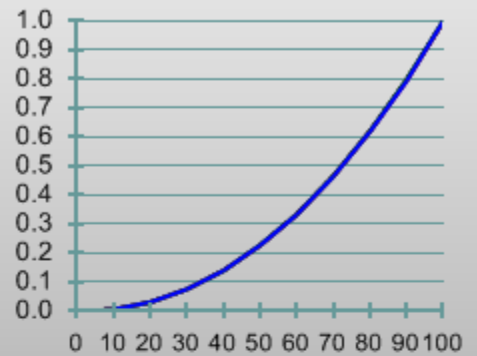

Report Type: Post-Calibration Grayscale
 Display: Pioneer PDP-5020FD
 A/V Mode: Movie
 White Point Target: D65, HD Rec709
 Gamma Target: 2.13
 Calibration Date: 3/1/2009

Point Gamma Breakout

Grayscale Scatter

Luminance

RGB Level Tracking

RGB Color Balance

Correlated Color Temperature

Delta E 1976

Contrast Ratio

On/Off
 ANSI

Gamma Details

Current
 Avg Gamma

| fL | 0 | 10 | 20 | 30 | 40 | 50 | 60 | 70 | 80 | 90 | 100 |
|-------|-------------|-------------|-------------|-------------|-------------|-------------|-------------|-------------|-------------|-------------|-------------|
| x | 0.3188 | 0.3129 | 0.3126 | 0.3126 | 0.3127 | 0.3125 | 0.3127 | 0.3127 | 0.3127 | 0.3128 | 0.3125 |
| y | 0.1867 | 0.3270 | 0.3283 | 0.3288 | 0.3287 | 0.3293 | 0.3292 | 0.3293 | 0.3293 | 0.3296 | 0.3290 |
| Y | 0.0000 | 0.2907 | 1.2975 | 3.1121 | 5.7019 | 9.2458 | 13.5186 | 18.8655 | 25.1243 | 32.2726 | 40.4519 |
| CCT | 2,060.40... | 6,507.08... | 6,510.78... | 6,506.72... | 6,503.99... | 6,510.74... | 6,500.53... | 6,500.30... | 6,497.15... | 6,492.83... | 6,509.31... |
| Gamma | 2.1300 | 2.1434 | 2.1371 | 2.1302 | 2.1382 | 2.1293 | 2.1456 | 2.1385 | 2.1343 | 2.1439 | 2.1300 |

CIE Gamut

Delta E 1994

Luminance

| fL | White | Red | Green | Blue | Cyan | Magenta | Yellow | 100%W |
|----|---------|--------|---------|--------|---------|---------|---------|---------|
| x | 0.3123 | 0.6658 | 0.2774 | 0.1468 | 0.2065 | 0.3266 | 0.4339 | 0.3123 |
| y | 0.3289 | 0.3260 | 0.6468 | 0.0642 | 0.3325 | 0.1550 | 0.5172 | 0.3293 |
| Y | 21.9602 | 4.7528 | 15.3391 | 1.6912 | 16.9888 | 6.2753 | 20.1378 | 39.8387 |
| Tx | 0.3127 | 0.6399 | 0.3000 | 0.1500 | 0.2246 | 0.3209 | 0.4193 | 0.3127 |
| Ty | 0.3290 | 0.3300 | 0.6000 | 0.0599 | 0.3287 | 0.1541 | 0.5052 | 0.3290 |
| TY | 21.5866 | 4.5903 | 15.4381 | 1.5581 | 16.9962 | 6.1485 | 20.0285 | 39.8387 |