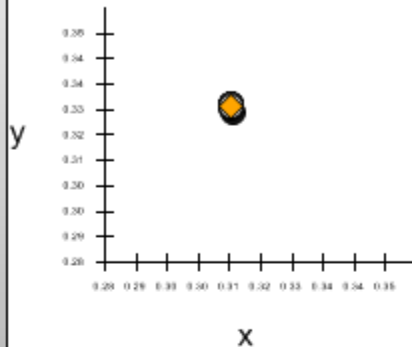

Report Type: Post-Calibration Grayscale
 Display: Pioneer PDP-5020FD
 A/V Mode: Movie
 White Point Target: D65, HD Rec709
 Gamma Target: 2.13
 Calibration Date: 3/1/2009

Point Gamma Breakout

Grayscale Scatter

Luminance

RGB Level Tracking

RGB Color Balance

Correlated Color Temperature

Delta E 1976

Contrast Ratio

On/Off
 ANSI

Gamma Details

CIE Gamut

Delta E 1994

Luminance

| fL | White | Red | Green | Blue | Cyan | Magenta | Yellow | 100%W |
|----|---------|--------|---------|--------|---------|---------|---------|---------|
| x | 0.3123 | 0.6658 | 0.2774 | 0.1468 | 0.2065 | 0.3266 | 0.4339 | 0.3123 |
| y | 0.3289 | 0.3260 | 0.6468 | 0.0642 | 0.3325 | 0.1550 | 0.5172 | 0.3293 |
| Y | 21.9602 | 4.7528 | 15.3391 | 1.6912 | 16.9888 | 6.2753 | 20.1378 | 39.8387 |
| Tx | 0.3127 | 0.6399 | 0.3000 | 0.1500 | 0.2246 | 0.3209 | 0.4193 | 0.3127 |
| Ty | 0.3290 | 0.3300 | 0.6000 | 0.0599 | 0.3287 | 0.1541 | 0.5052 | 0.3290 |
| TY | 21.5866 | 4.5903 | 15.4381 | 1.5581 | 16.9962 | 6.1485 | 20.0285 | 39.8387 |