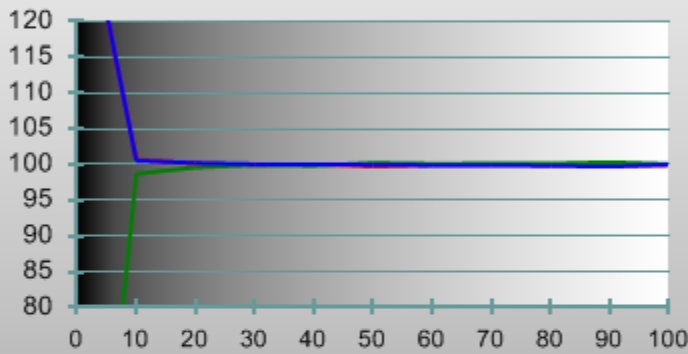

Report Type: Post-Calibration Grayscale
 Display: Pioneer PDP-5020FD
 A/V Mode: Movie
 White Point Target: D65, HD Rec709
 Gamma Target: 2.13
 Calibration Date: 3/1/2009

Point Gamma Breakout

Grayscale Scatter

Luminance

RGB Level Tracking

RGB Color Balance

Correlated Color Temperature

Delta E 1976

Contrast Ratio

On/Off
 ANSI

Gamma Details

Current
 Avg Gamma

| fL | 0 | 10 | 20 | 30 | 40 | 50 | 60 | 70 | 80 | 90 | 100 |
|-------|-------------|-------------|-------------|-------------|-------------|-------------|-------------|-------------|-------------|-------------|-------------|
| x | 0.3188 | 0.3129 | 0.3126 | 0.3126 | 0.3127 | 0.3125 | 0.3127 | 0.3127 | 0.3127 | 0.3128 | 0.3125 |
| y | 0.1867 | 0.3270 | 0.3283 | 0.3288 | 0.3287 | 0.3293 | 0.3292 | 0.3293 | 0.3293 | 0.3296 | 0.3290 |
| Y | 0.0000 | 0.2907 | 1.2975 | 3.1121 | 5.7019 | 9.2458 | 13.5186 | 18.8655 | 25.1243 | 32.2726 | 40.4519 |
| CCT | 2,060.40... | 6,507.08... | 6,510.78... | 6,506.72... | 6,503.99... | 6,510.74... | 6,500.53... | 6,500.30... | 6,497.15... | 6,492.83... | 6,509.31... |
| Gamma | 2.1300 | 2.1434 | 2.1371 | 2.1302 | 2.1382 | 2.1293 | 2.1456 | 2.1385 | 2.1343 | 2.1439 | 2.1300 |

CIE Gamut

Delta E 1994

Luminance

| fL | White | Red | Green | Blue | Cyan | Magenta | Yellow | 100%W |
|----|---------|--------|---------|--------|---------|---------|---------|---------|
| x | 0.3123 | 0.6658 | 0.2774 | 0.1468 | 0.2065 | 0.3266 | 0.4339 | 0.3123 |
| y | 0.3289 | 0.3260 | 0.6468 | 0.0642 | 0.3325 | 0.1550 | 0.5172 | 0.3293 |
| Y | 21.9602 | 4.7528 | 15.3391 | 1.6912 | 16.9888 | 6.2753 | 20.1378 | 39.8387 |
| Tx | 0.3127 | 0.6399 | 0.3000 | 0.1500 | 0.2246 | 0.3209 | 0.4193 | 0.3127 |
| Ty | 0.3290 | 0.3300 | 0.6000 | 0.0599 | 0.3287 | 0.1541 | 0.5052 | 0.3290 |
| TY | 21.5866 | 4.5903 | 15.4381 | 1.5581 | 16.9962 | 6.1485 | 20.0285 | 39.8387 |