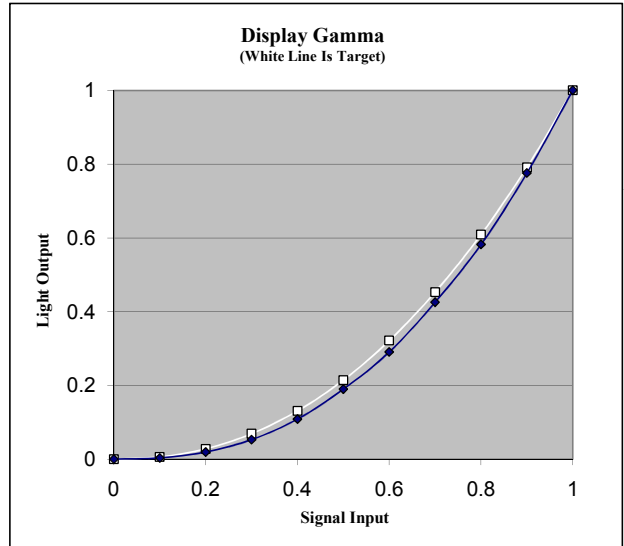

Owner: David
Manufacturer: Samsung
Model: 46A750
Calibrator: W. Jeff Meier
Date: June 24, 2008

Pre Calibration Results

IRE	x	y	Y,fL	$\Delta E_{u^*v^*}$	Kelvin	Gamma	%Red	%Green	%Blue
0	0.3059	0.2980	0.038	26	-	-	102%	85%	114%
10	0.2905	0.2701	0.197	51	9823	-	93%	74%	129%
20	0.2960	0.2801	1.003	42	8685	-	96%	78%	124%
30	0.3008	0.2909	2.704	32	7882	2.51	99%	82%	118%
40	0.3039	0.2980	5.513	26	7466	2.50	100%	85%	115%
50	0.3049	0.3025	9.614	22	7310	2.51	99%	88%	113%
60	0.3043	0.3031	14.696	21	7340	2.34	99%	88%	112%
70	0.3052	0.3066	21.500	18	7218	2.47	99%	90%	111%
80	0.3047	0.3066	29.409	18	7255	2.35	98%	90%	111%
90	0.3064	0.3098	39.168	16	7093	2.44	99%	91%	109%
100	0.3046	0.3121	50.490	14	7177	2.41	96%	93%	109%

	x	y
Red	0.6280	0.3345
Green	0.2797	0.5930
Blue	0.1488	0.0560
Cyan	0.2025	0.2784
Magenta	0.3182	0.1538
Yellow	0.4269	0.4839
White	0.3049	0.3066

On/Off Contrast Ratio 1331

Average Gamma 2.44

TriStimulus Chart CIE - 1931