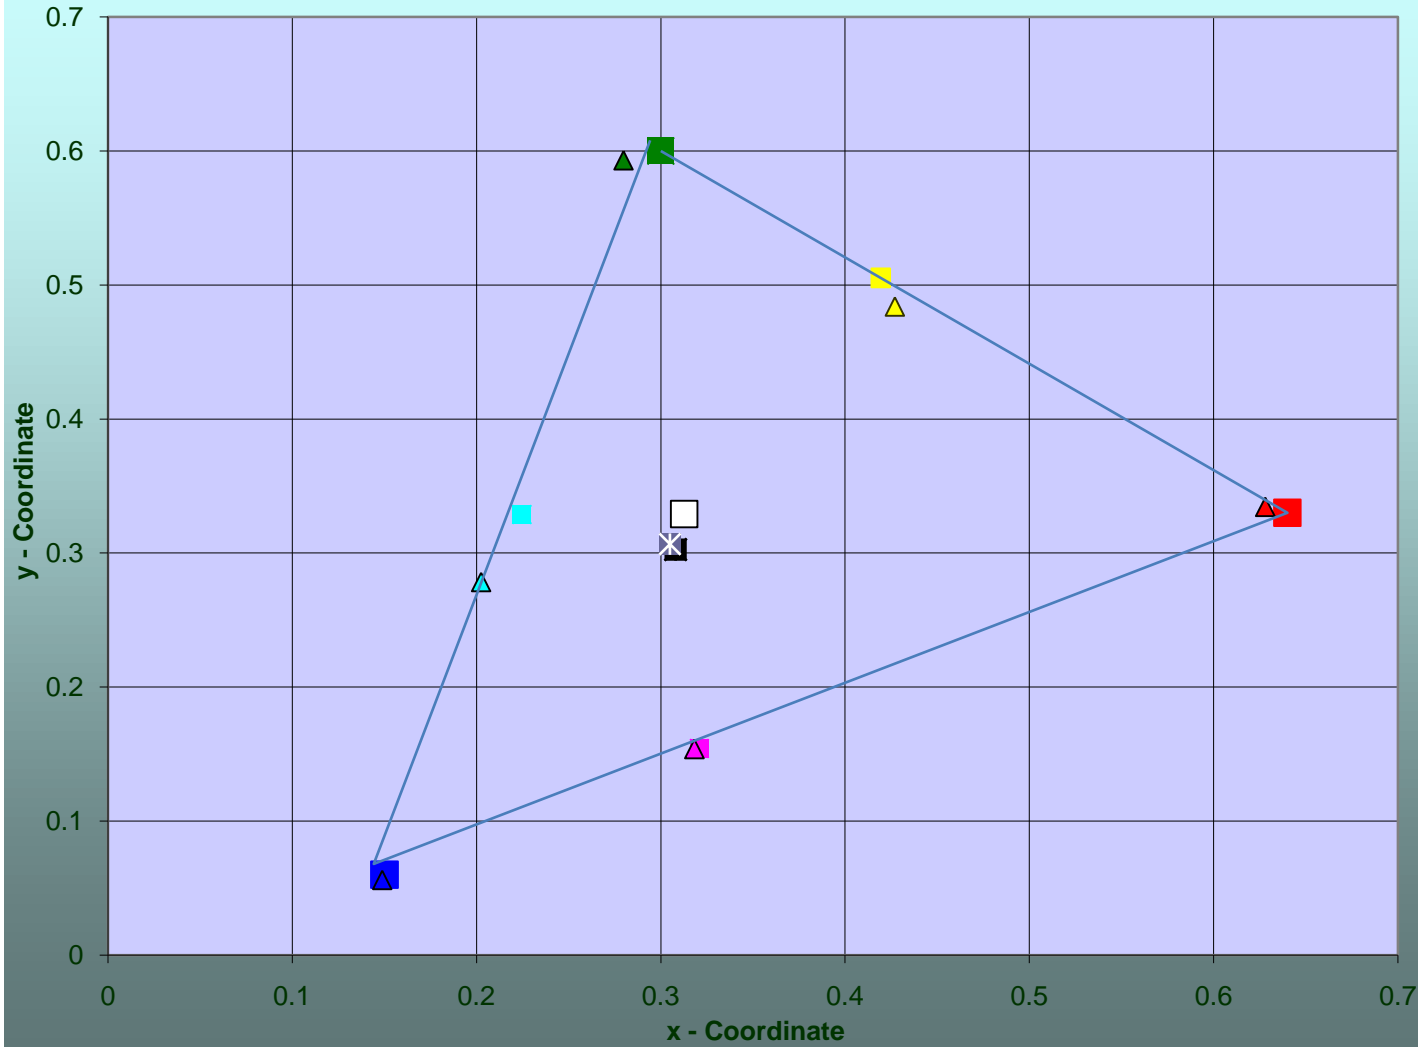

Owner: David
Manufacturer: Samsung
Model: 46A750
Calibrator: W. Jeff Meier
Date: June 24, 2008

Pre Calibration Results

IRE	x	y	Y,fL	$\Delta E_{u^*v^*}$	Kelvin	Gamma	%Red	%Green	%Blue
0	0.3059	0.2980	0.038	26	-	-	102%	85%	114%
10	0.2905	0.2701	0.197	51	9823	-	93%	74%	129%
20	0.2960	0.2801	1.003	42	8685	-	96%	78%	124%
30	0.3008	0.2909	2.704	32	7882	2.51	99%	82%	118%
40	0.3039	0.2980	5.513	26	7466	2.50	100%	85%	115%
50	0.3049	0.3025	9.614	22	7310	2.51	99%	88%	113%
60	0.3043	0.3031	14.696	21	7340	2.34	99%	88%	112%
70	0.3052	0.3066	21.500	18	7218	2.47	99%	90%	111%
80	0.3047	0.3066	29.409	18	7255	2.35	98%	90%	111%
90	0.3064	0.3098	39.168	16	7093	2.44	99%	91%	109%
100	0.3046	0.3121	50.490	14	7177	2.41	96%	93%	109%

	x	y
Red	0.6280	0.3345
Green	0.2797	0.5930
Blue	0.1488	0.0560
Cyan	0.2025	0.2784
Magenta	0.3182	0.1538
Yellow	0.4269	0.4839
White	0.3049	0.3066

On/Off Contrast Ratio 1331

Average Gamma 2.44

TriStimulus Chart CIE - 1931

HDTV - Colospace

- ⊠ White Value
- Red Primary
- Green Primary
- Blue Primary
- D65
- Yellow Secondary
- Cyan Secondary
- Magenta Secondary
- ▲ Red Value
- ▲ Blue Value
- ▲ Green Value
- ▲ Yellow Value
- ▲ Cyan Value
- ▲ Magenta Value