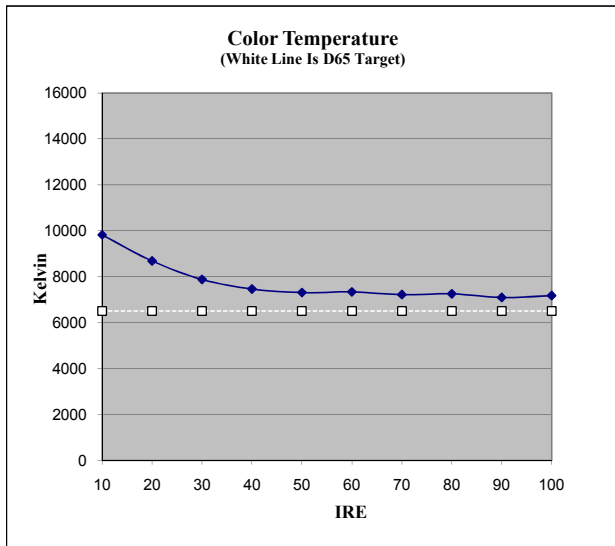

Owner: David
Manufacturer: Samsung
Model: 46A750
Calibrator: W. Jeff Meier
Date: June 24, 2008

Pre Calibration Results

IRE	x	y	Y,fL	$\Delta E_{u^*v^*}$	Kelvin	Gamma	%Red	%Green	%Blue
0	0.3059	0.2980	0.038	26	-	-	102%	85%	114%
10	0.2905	0.2701	0.197	51	9823	-	93%	74%	129%
20	0.2960	0.2801	1.003	42	8685	-	96%	78%	124%
30	0.3008	0.2909	2.704	32	7882	2.51	99%	82%	118%
40	0.3039	0.2980	5.513	26	7466	2.50	100%	85%	115%
50	0.3049	0.3025	9.614	22	7310	2.51	99%	88%	113%
60	0.3043	0.3031	14.696	21	7340	2.34	99%	88%	112%
70	0.3052	0.3066	21.500	18	7218	2.47	99%	90%	111%
80	0.3047	0.3066	29.409	18	7255	2.35	98%	90%	111%
90	0.3064	0.3098	39.168	16	7093	2.44	99%	91%	109%
100	0.3046	0.3121	50.490	14	7177	2.41	96%	93%	109%

	x	y
Red	0.6280	0.3345
Green	0.2797	0.5930
Blue	0.1488	0.0560
Cyan	0.2025	0.2784
Magenta	0.3182	0.1538
Yellow	0.4269	0.4839
White	0.3049	0.3066

On/Off Contrast Ratio 1331

Average Gamma 2.44

TriStimulus Chart CIE - 1931