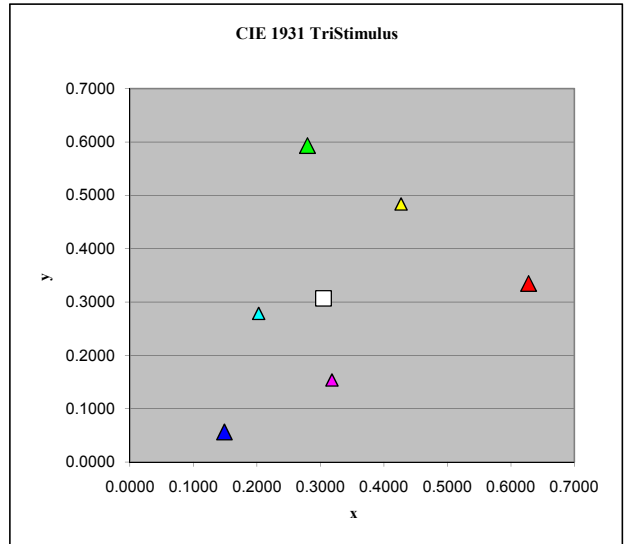

Pre Calibration Results

IRE	x	y	Y,fL	$\Delta E_{u^*v^*}$	Kelvin	Gamma	%Red	%Green	%Blue
0	0.3059	0.2980	0.038	26	-	-	102%	85%	114%
10	0.2905	0.2701	0.197	51	9823	-	93%	74%	129%
20	0.2960	0.2801	1.003	42	8685	-	96%	78%	124%
30	0.3008	0.2909	2.704	32	7882	2.51	99%	82%	118%
40	0.3039	0.2980	5.513	26	7466	2.50	100%	85%	115%
50	0.3049	0.3025	9.614	22	7310	2.51	99%	88%	113%
60	0.3043	0.3031	14.696	21	7340	2.34	99%	88%	112%
70	0.3052	0.3066	21.500	18	7218	2.47	99%	90%	111%
80	0.3047	0.3066	29.409	18	7255	2.35	98%	90%	111%
90	0.3064	0.3098	39.168	16	7093	2.44	99%	91%	109%
100	0.3046	0.3121	50.490	14	7177	2.41	96%	93%	109%

	x	y
Red	0.6280	0.3345
Green	0.2797	0.5930
Blue	0.1488	0.0560
Cyan	0.2025	0.2784
Magenta	0.3182	0.1538
Yellow	0.4269	0.4839
White	0.3049	0.3066

On/Off Contrast Ratio 1331

Average Gamma 2.44