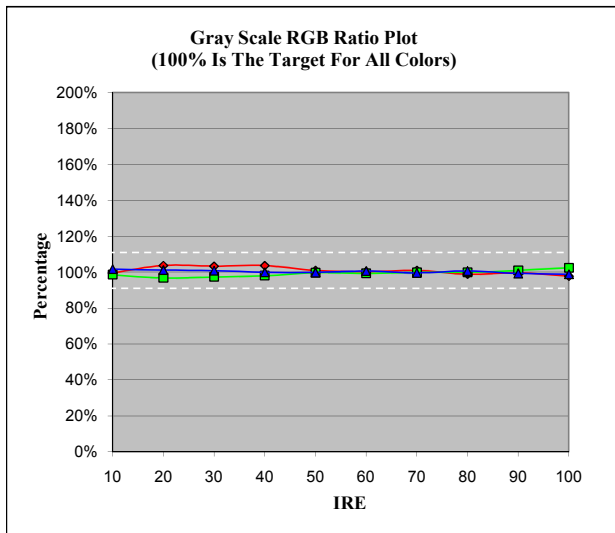

Post Calibration Results

IRE	x	y	Y,fL	$\Delta E_{u^*v^*}$	Kelvin	Gamma	%Red	%Green	%Blue
0	0.2928	0.2667	0.057	55	-	-	97%	71%	130%
10	0.3114	0.3257	0.457	3	6606	-	100%	99%	102%
20	0.3148	0.3245	2.474	5	6427	-	104%	97%	101%
30	0.3146	0.3253	6.502	4	6429	2.42	103%	97%	101%
40	0.3154	0.3270	12.800	4	6374	2.37	104%	98%	100%
50	0.3135	0.3288	21.785	1	6467	2.39	101%	100%	100%
60	0.3125	0.3276	32.726	1	6529	2.24	100%	99%	101%
70	0.3136	0.3293	47.480	1	6456	2.42	101%	100%	100%
80	0.3115	0.3282	64.406	1	6582	2.29	99%	100%	101%
90	0.3128	0.3307	85.512	1	6490	2.41	100%	101%	99%
100	0.3117	0.3327	109.167	4	6533	2.32	98%	102%	99%

	x	y
Red	0.6351	0.3334
Green	0.2828	0.6013
Blue	0.1481	0.0588
Cyan	0.2202	0.3292
Magenta	0.3220	0.1540
Yellow	0.4173	0.5001
White	0.3121	0.3285

On/Off Contrast Ratio 1927

Average Gamma 2.36