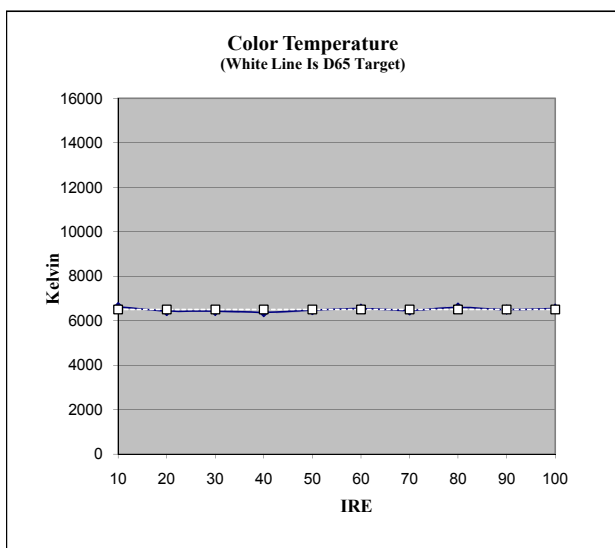

Post Calibration Results

IRE	x	y	Y,fL	$\Delta E_{u^*v^*}$	Kelvin	Gamma	%Red	%Green	%Blue
0	0.2928	0.2667	0.057	55	-	-	97%	71%	130%
10	0.3114	0.3257	0.457	3	6606	-	100%	99%	102%
20	0.3148	0.3245	2.474	5	6427	-	104%	97%	101%
30	0.3146	0.3253	6.502	4	6429	2.42	103%	97%	101%
40	0.3154	0.3270	12.800	4	6374	2.37	104%	98%	100%
50	0.3135	0.3288	21.785	1	6467	2.39	101%	100%	100%
60	0.3125	0.3276	32.726	1	6529	2.24	100%	99%	101%
70	0.3136	0.3293	47.480	1	6456	2.42	101%	100%	100%
80	0.3115	0.3282	64.406	1	6582	2.29	99%	100%	101%
90	0.3128	0.3307	85.512	1	6490	2.41	100%	101%	99%
100	0.3117	0.3327	109.167	4	6533	2.32	98%	102%	99%

	x	y
Red	0.6351	0.3334
Green	0.2828	0.6013
Blue	0.1481	0.0588
Cyan	0.2202	0.3292
Magenta	0.3220	0.1540
Yellow	0.4173	0.5001
White	0.3121	0.3285

On/Off Contrast Ratio 1927

Average Gamma 2.36