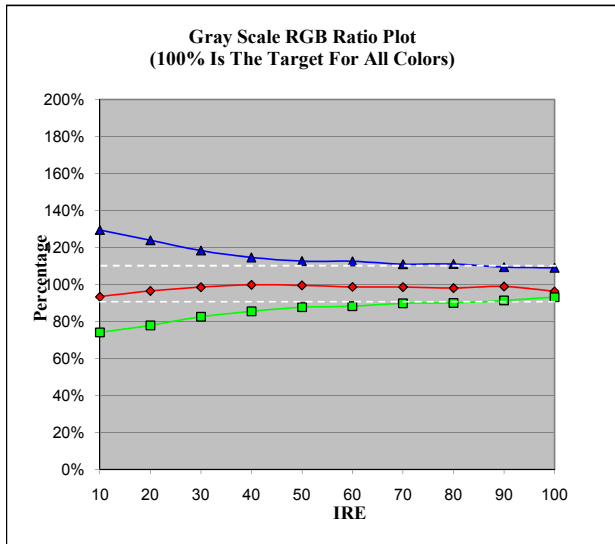

Owner: David
Manufacturer: Samsung
Model: 46A750
Calibrator: W. Jeff Meier
Date: June 24, 2008

Pre Calibration Results

IRE	x	y	Y,fL	$\Delta E_{u^*v^*}$	Kelvin	Gamma	%Red	%Green	%Blue
0	0.3059	0.2980	0.038	26	-	-	102%	85%	114%
10	0.2905	0.2701	0.197	51	9823	-	93%	74%	129%
20	0.2960	0.2801	1.003	42	8685	-	96%	78%	124%
30	0.3008	0.2909	2.704	32	7882	2.51	99%	82%	118%
40	0.3039	0.2980	5.513	26	7466	2.50	100%	85%	115%
50	0.3049	0.3025	9.614	22	7310	2.51	99%	88%	113%
60	0.3043	0.3031	14.696	21	7340	2.34	99%	88%	112%
70	0.3052	0.3066	21.500	18	7218	2.47	99%	90%	111%
80	0.3047	0.3066	29.409	18	7255	2.35	98%	90%	111%
90	0.3064	0.3098	39.168	16	7093	2.44	99%	91%	109%
100	0.3046	0.3121	50.490	14	7177	2.41	96%	93%	109%

	x	y
Red	0.6280	0.3345
Green	0.2797	0.5930
Blue	0.1488	0.0560
Cyan	0.2025	0.2784
Magenta	0.3182	0.1538
Yellow	0.4269	0.4839
White	0.3049	0.3066

On/Off Contrast Ratio 1331

Average Gamma 2.44

TriStimulus Chart CIE - 1931