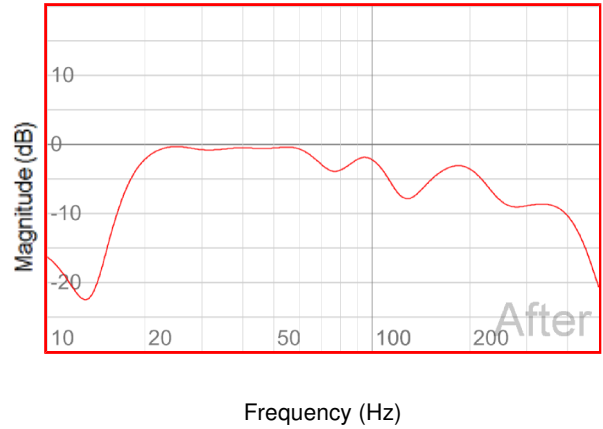

# MultEQ XT Sound Correction Results

The time and frequency response of your sound system has been calibrated using Audyssey MultEQ XT sound equalization technology. Your system has been measured at 12 listening positions to create optimal sound performance.

## Audyssey MultEQ XT Sound Correction Results

● Before MultEQ XT ● After MultEQ XT

Sub A

Sub A

Subwoofer Setting: Trim (dB): 3;