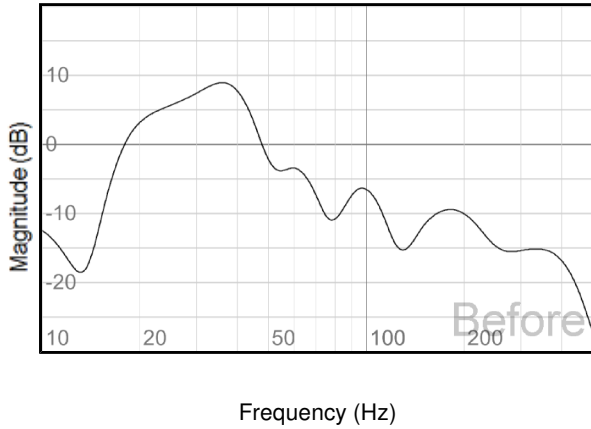

# MultEQ XT Sound Correction Results

The time and frequency response of your sound system has been calibrated using Audyssey MultEQ XT sound equalization technology. Your system has been measured at 12 listening positions to create optimal sound performance.

## Audyssey MultEQ XT Sound Correction Results

● Before MultEQ XT ● After MultEQ XT

Sub A

Sub A

Subwoofer Setting: Trim (dB): 3;