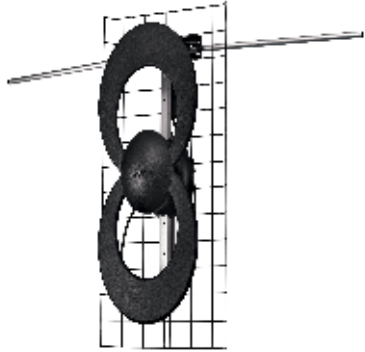

- Name: ClearStream™ 2V
- SKU: C2-V
- Range: 1 - 50mi
- Pattern: Multi-Directional
- Location: Indoor/Outdoor
- Channels: VHF 7-13, UHF 14 - 69
- Gain: 10.43 dBi
- Dimensions: "L, "W, "H
- Weight: lbs
- Link: [Click here to compare and view more...](#)