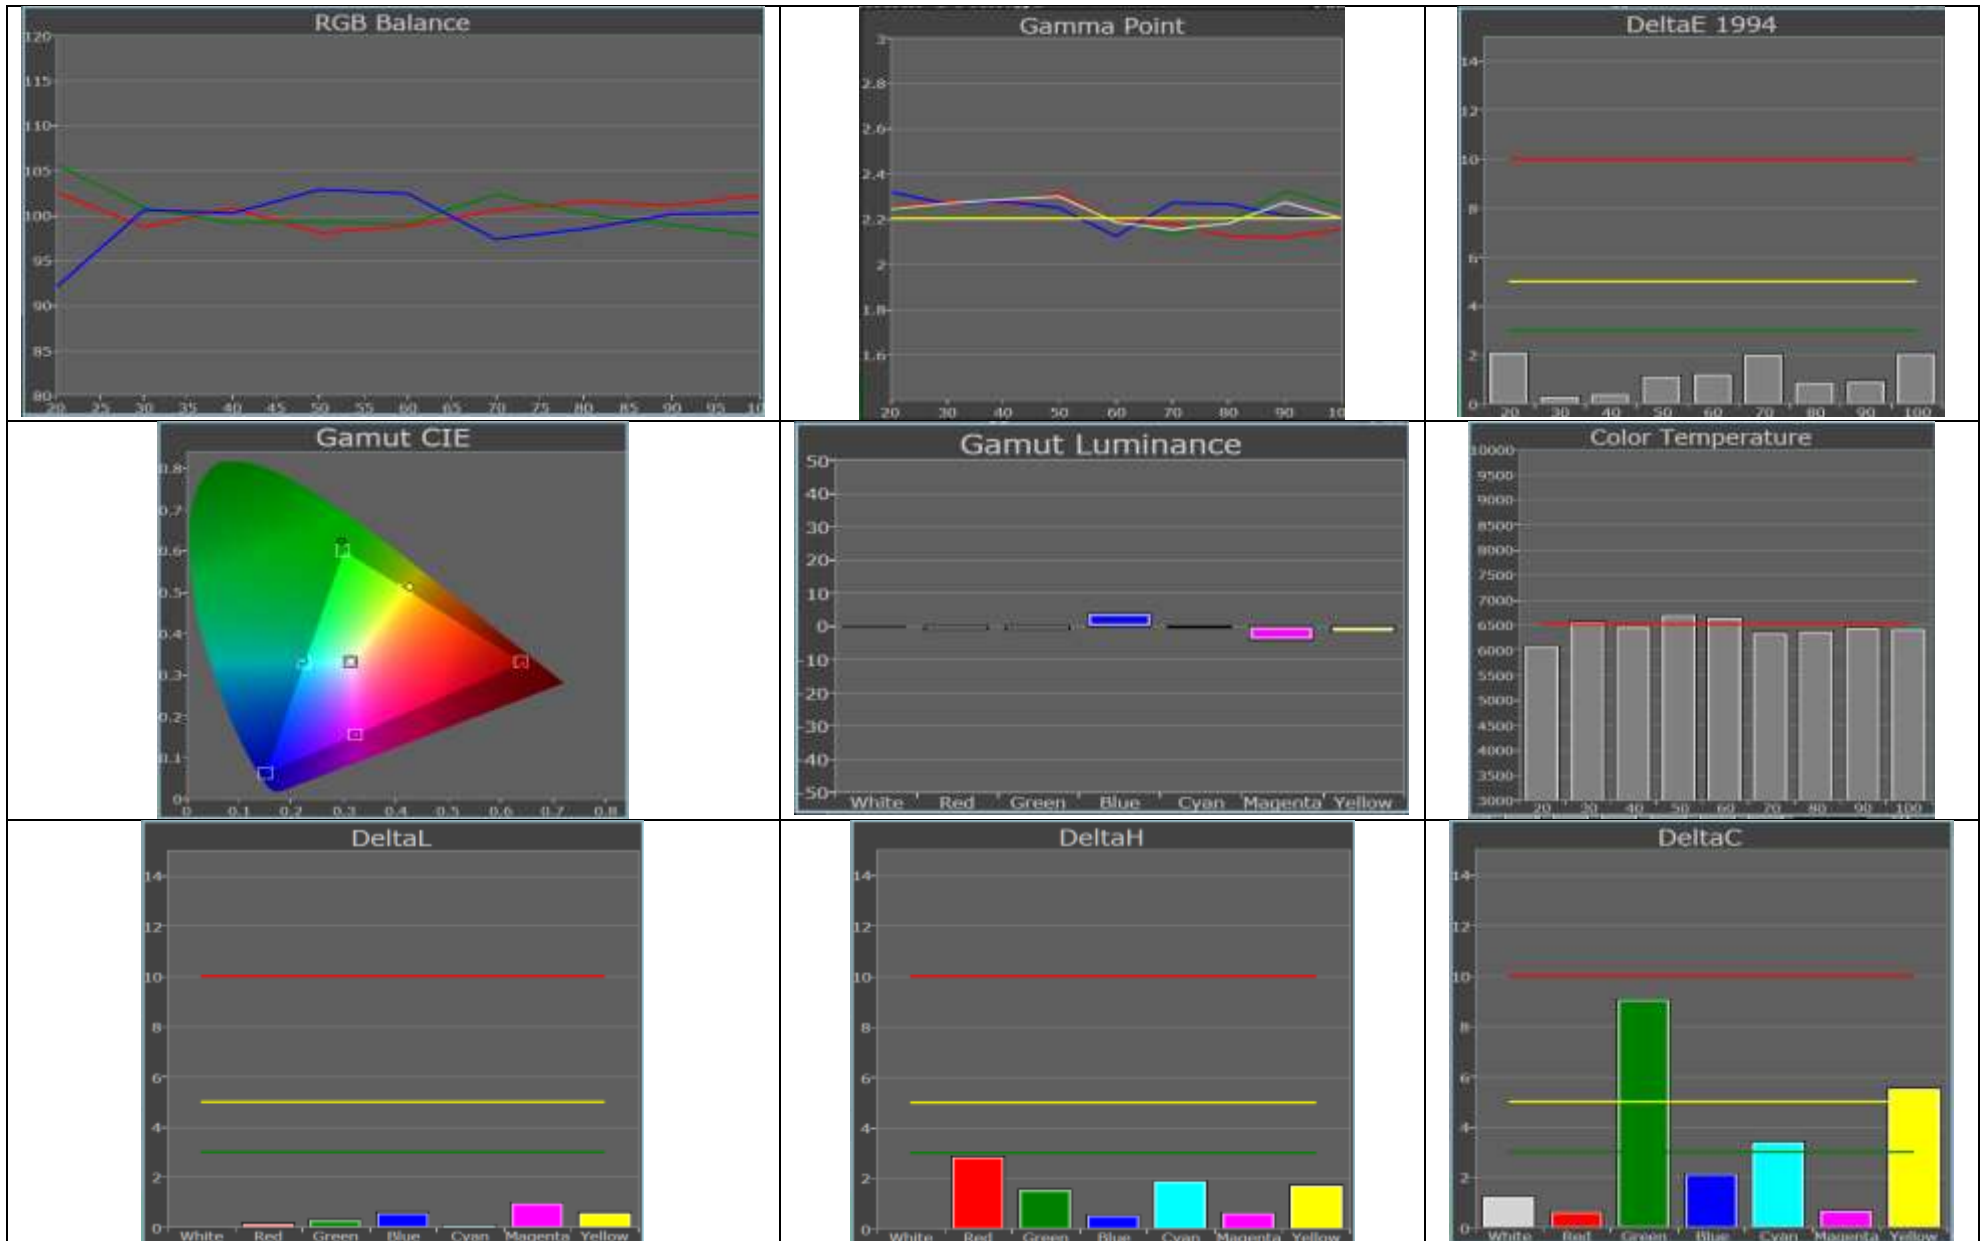

Panasonic TC-P65GT30 65" Plasma – Best Custom Calibration 2.1 Custom Firmware

Measured with CalMAN 4.4.2, X2 colorimeter, and AVSHD 709 2d Small APL Windows pattern source

Panasonic TC-P65GT30 65" Plasma – Best Custom Calibration 2.1 Custom Firmware

Date	12/3/2011		
Picture Mode	Custom	Grayscale	
Temperature	Warm2	High R	1
Panel Brightness	Low	High G	0
Contrast	75	High B	10
Brightness	50	Low R	8
Sharpness	25	Low G	12
Color	48	Low B	-1
Tint	0		
Gamma	2.2	Luminance	26 FL
Black extension	0		
Color management	Off		
Video NR	Off		
Contour emphasis	Off		
CATS	Off		
AGC	0		
Block NR	Off		
Mosquito NR	Off		
Motion smoother	Off		
Black Level	Light		

Measured with CalMAN 4.4.2, X2 colorimeter, and AVSHD 709 2d Small APL Windows pattern source