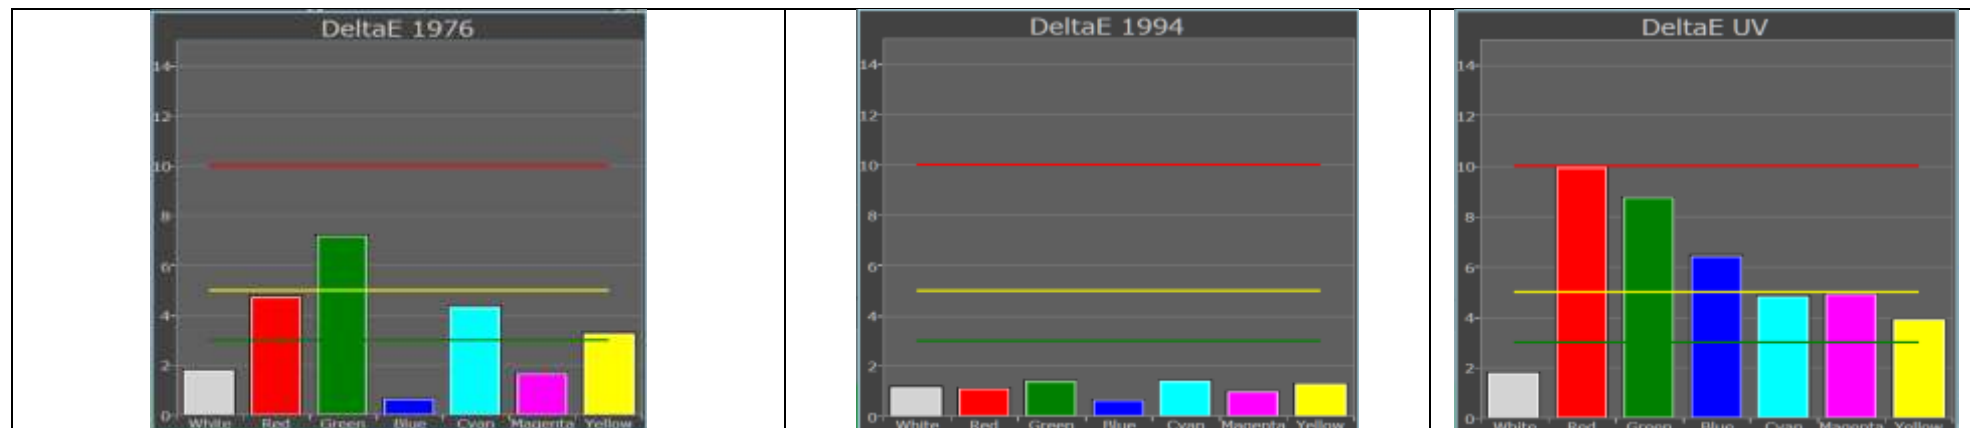

Panasonic TC-P65GT30 65" Plasma – Best Custom Calibration 2.1 Custom Firmware

Measured with CalMAN 4.4.2, X2 colorimeter, and AVSHD 709 2d Small APL Windows pattern source

Panasonic TC-P65GT30 65" Plasma – Best Custom Calibration 2.1 Custom Firmware

Date	12/3/2011		
Picture Mode	Custom	Grayscale	
Temperature	Warm2	High R	1
Panel Brightness	Low	High G	0
Contrast	75	High B	10
Brightness	50	Low R	8
Sharpness	25	Low G	12
Color	48	Low B	-1
Tint	0		
Gamma	2.2	Luminance	26 FL
Black extension	0		
Color management	Off		
Video NR	Off		
Contour emphasis	Off		
CATS	Off		
AGC	0		
Block NR	Off		
Mosquito NR	Off		
Motion smoother	Off		
Black Level	Light		

Measured with CalMAN 4.4.2, X2 colorimeter, and AVSHD 709 2d Small APL Windows pattern source