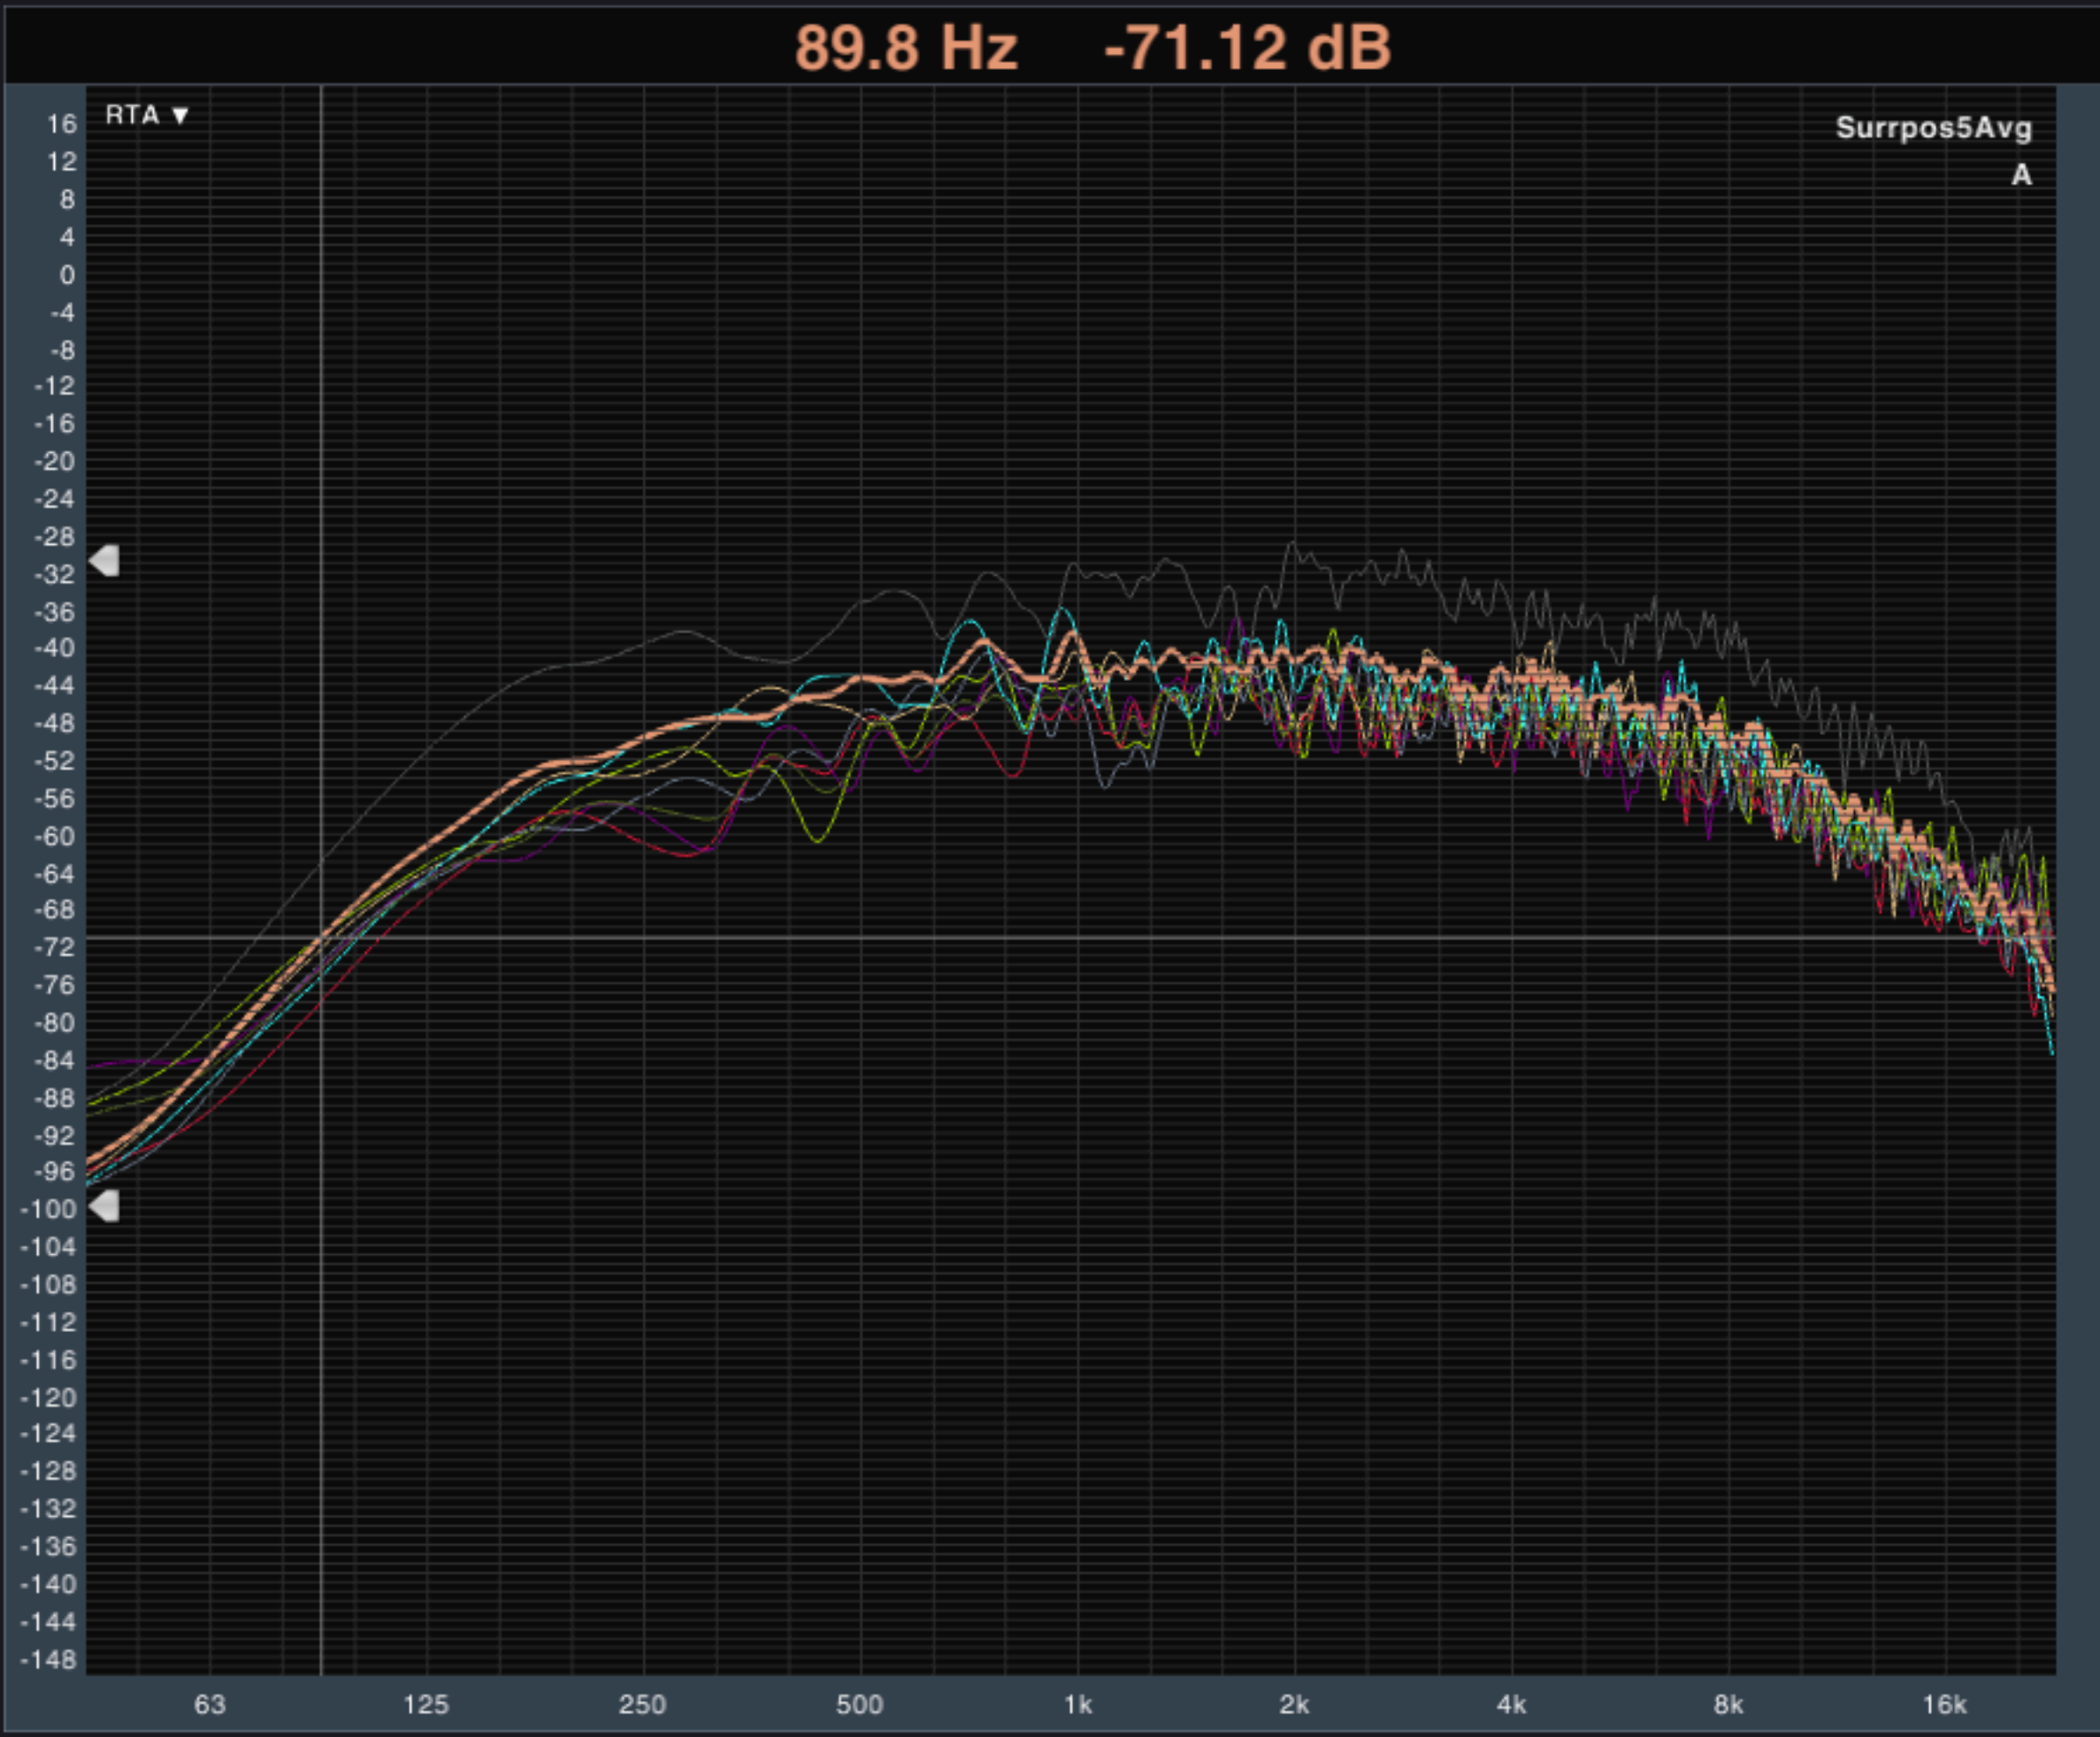

- Spectrum
- DEMO room
  - Golden
  - Walsh subs
  - Ridge School
  - DatasatDiracte:
  - TEQ RTA
  - Lpos5
  - Rpos5
  - Cpos5
  - LSpos5
  - RSpos5
  - LBpos5
  - RBpos5
  - FRTpos5Avg
  - Surrpos5Avg
  - Allsubpos5
  - Allsubpos4
  - Allsubpos3
  - Allsubpos2
  - Allsubpos1
  - Allsubsweet
  - AllposSubAvg
  - OverallSysAvg
  - TEQCoutSig
  - OverallSweet
- Capture Capture All  
 Recapture Delete  
 Info More

MIC 1  
**0.0**  
 dBFS

Spectrum Transfer Impulse  
 Live IR

Pink Noise 0 dB + -

Spectrum

Scale: 1/48  
 Averaging: Slow

Group: Default Spec

firebox