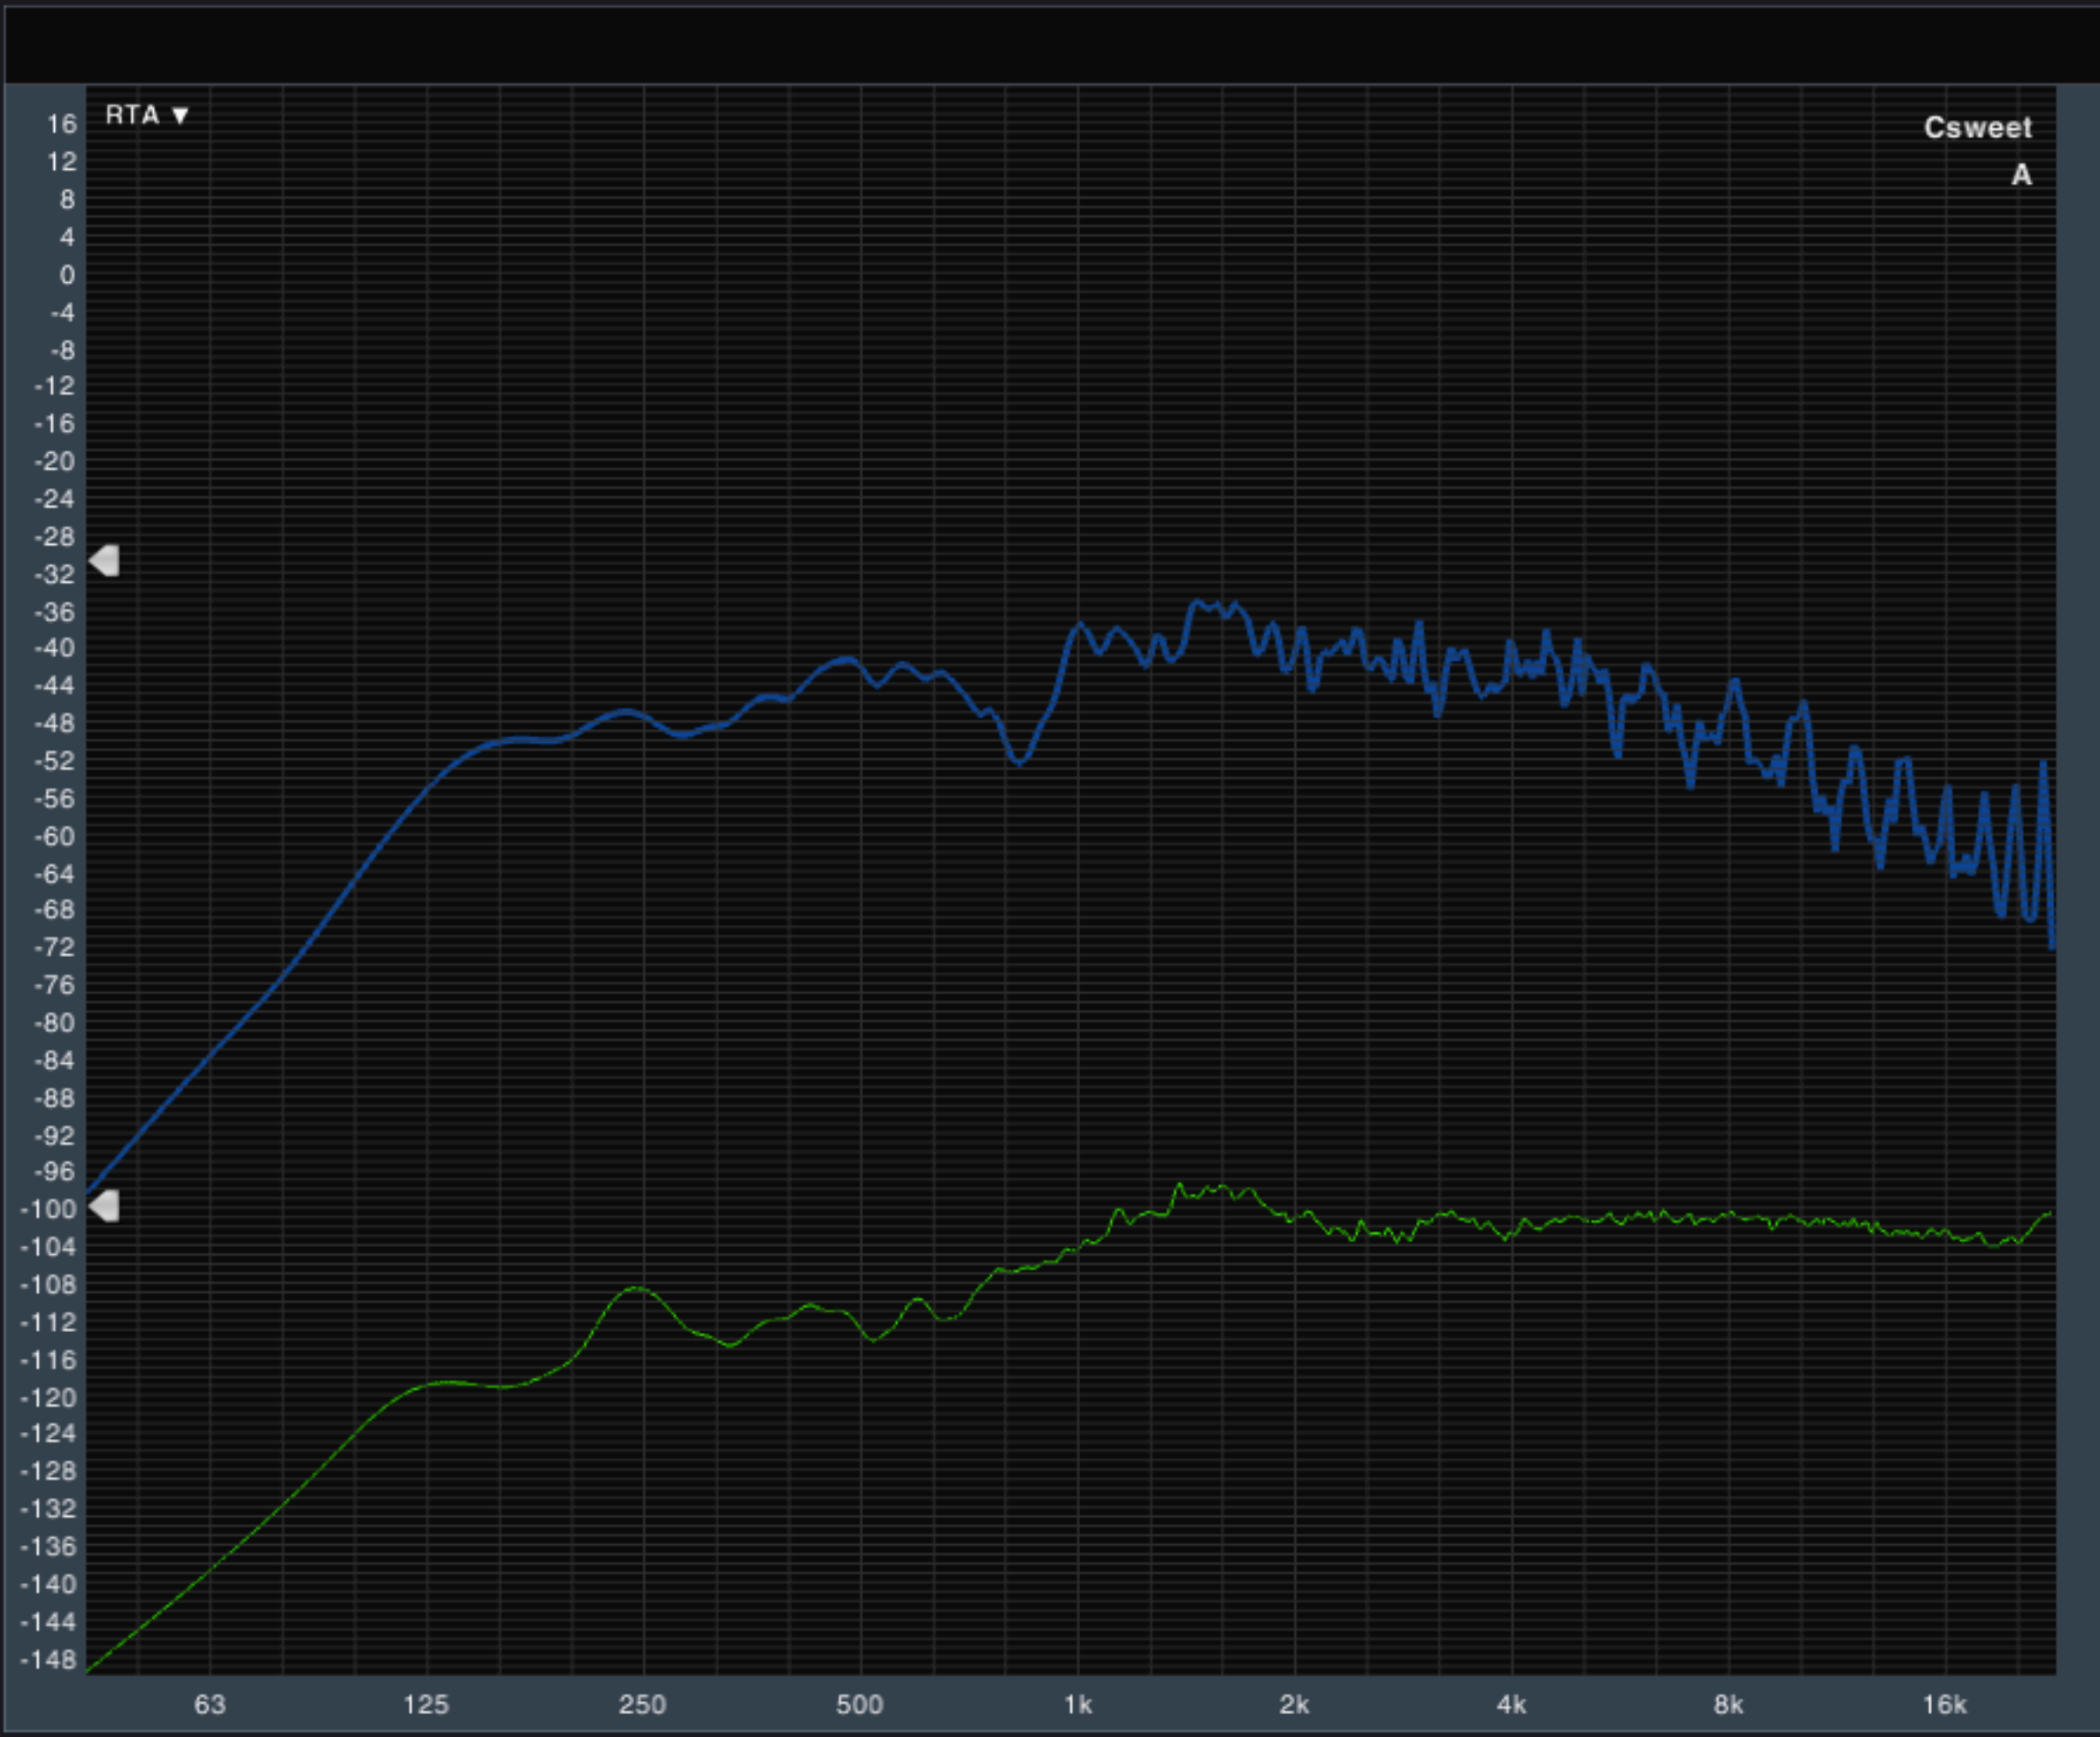

- Spectrum
- SurrAvgSweet
 - FrtAvgSweet
 - RBsweet
 - LBsweet
 - RSsweet
 - LSsweet
 - Rsweet
 - Csweet
 - Lsweet
 - Lpos1
 - Rpos1
 - Cpos1
 - LSpos1
 - LBpos1
 - RBpos1
 - FRTpos1AVG
 - Lpos2
 - Rpos2
 - Cpos2
 - LSpos2
 - RSpos2
 - LBpos2
 - RBpos2
 - FrtAvgpos2
 - Surrpos2Avg
 - Lpos3
 - Rpos3
- Capture Capture All
Recapture Delete
Info More

MIC 1
0.0
dBFS

Spectrum Transfer Impulse

Live IR

Pink Noise 0 dB + -

Spectrum

Scale: 1/48

Averaging: Slow

Group: Default Spec